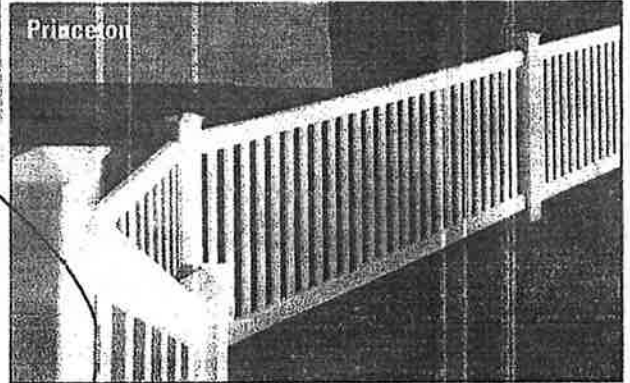

Tear Drop

Ball

Gothic

External Flat

New England

THE STANDARD PVC FENCE STYLES
PRESENTED BY WEST COAST FENCE.

POST CAPS: YOUR CHOICE

PICKETS - 7/8" x 6" tongue-n-groove

RAILS - 1 1/2" x 5 1/2"

POST - 5" x 5" spaced every 6ft

GATES - Single gates up to 5ft wide and double gates up

to 12ft wide,

Coachman

Princeton

* ALL POST SET IN CONCRETE; ENDS, CORNERS,
GATE POST FILLED 3/4 OF THE WAY UP ON
INSIDE WITH 2 STICKS OF REBAR AND CONCRETE.

PICKETS - 7/8" x 1 1/2"

RAILS - 1 1/2" x 3 1/2"

POST - 4" x 4" spaced every 6ft

PICKET SPACING - princeton - 1 3/4"
victorian - 3 5/8"

GATES - Single gates up to 5ft wide double gates up to 12ft wide