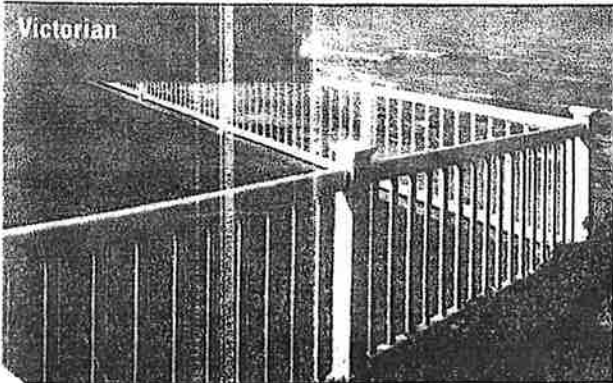

to 12ft wide,

Coachman

Princeton

\* ALL POST SET IN CONCRETE; ENDS, CORNERS,  
 GATE POST FILLED 3/4 OF THE WAY UP ON  
 INSIDE WITH 2 STICKS OF REBAR AND CONCRETE.

PICKETS - 7/8" x 1 1/2"

RAILS - 1 1/2" x 3 1/2"

POST - 4" x 4" spaced every 6ft

PICKET SPACING - princeton - 1 3/4"  
 victorian - 3 5/8"

GATES - Single gates up to 5ft wide double gates up to 12ft wide

Victorian

\* 2 YEAR IN HOUSE LIMITED LABOR & MATERIAL WARRANTY  
 \* LIFETIME LIMITED MANUFACTURERS MATERIAL WARRANTY